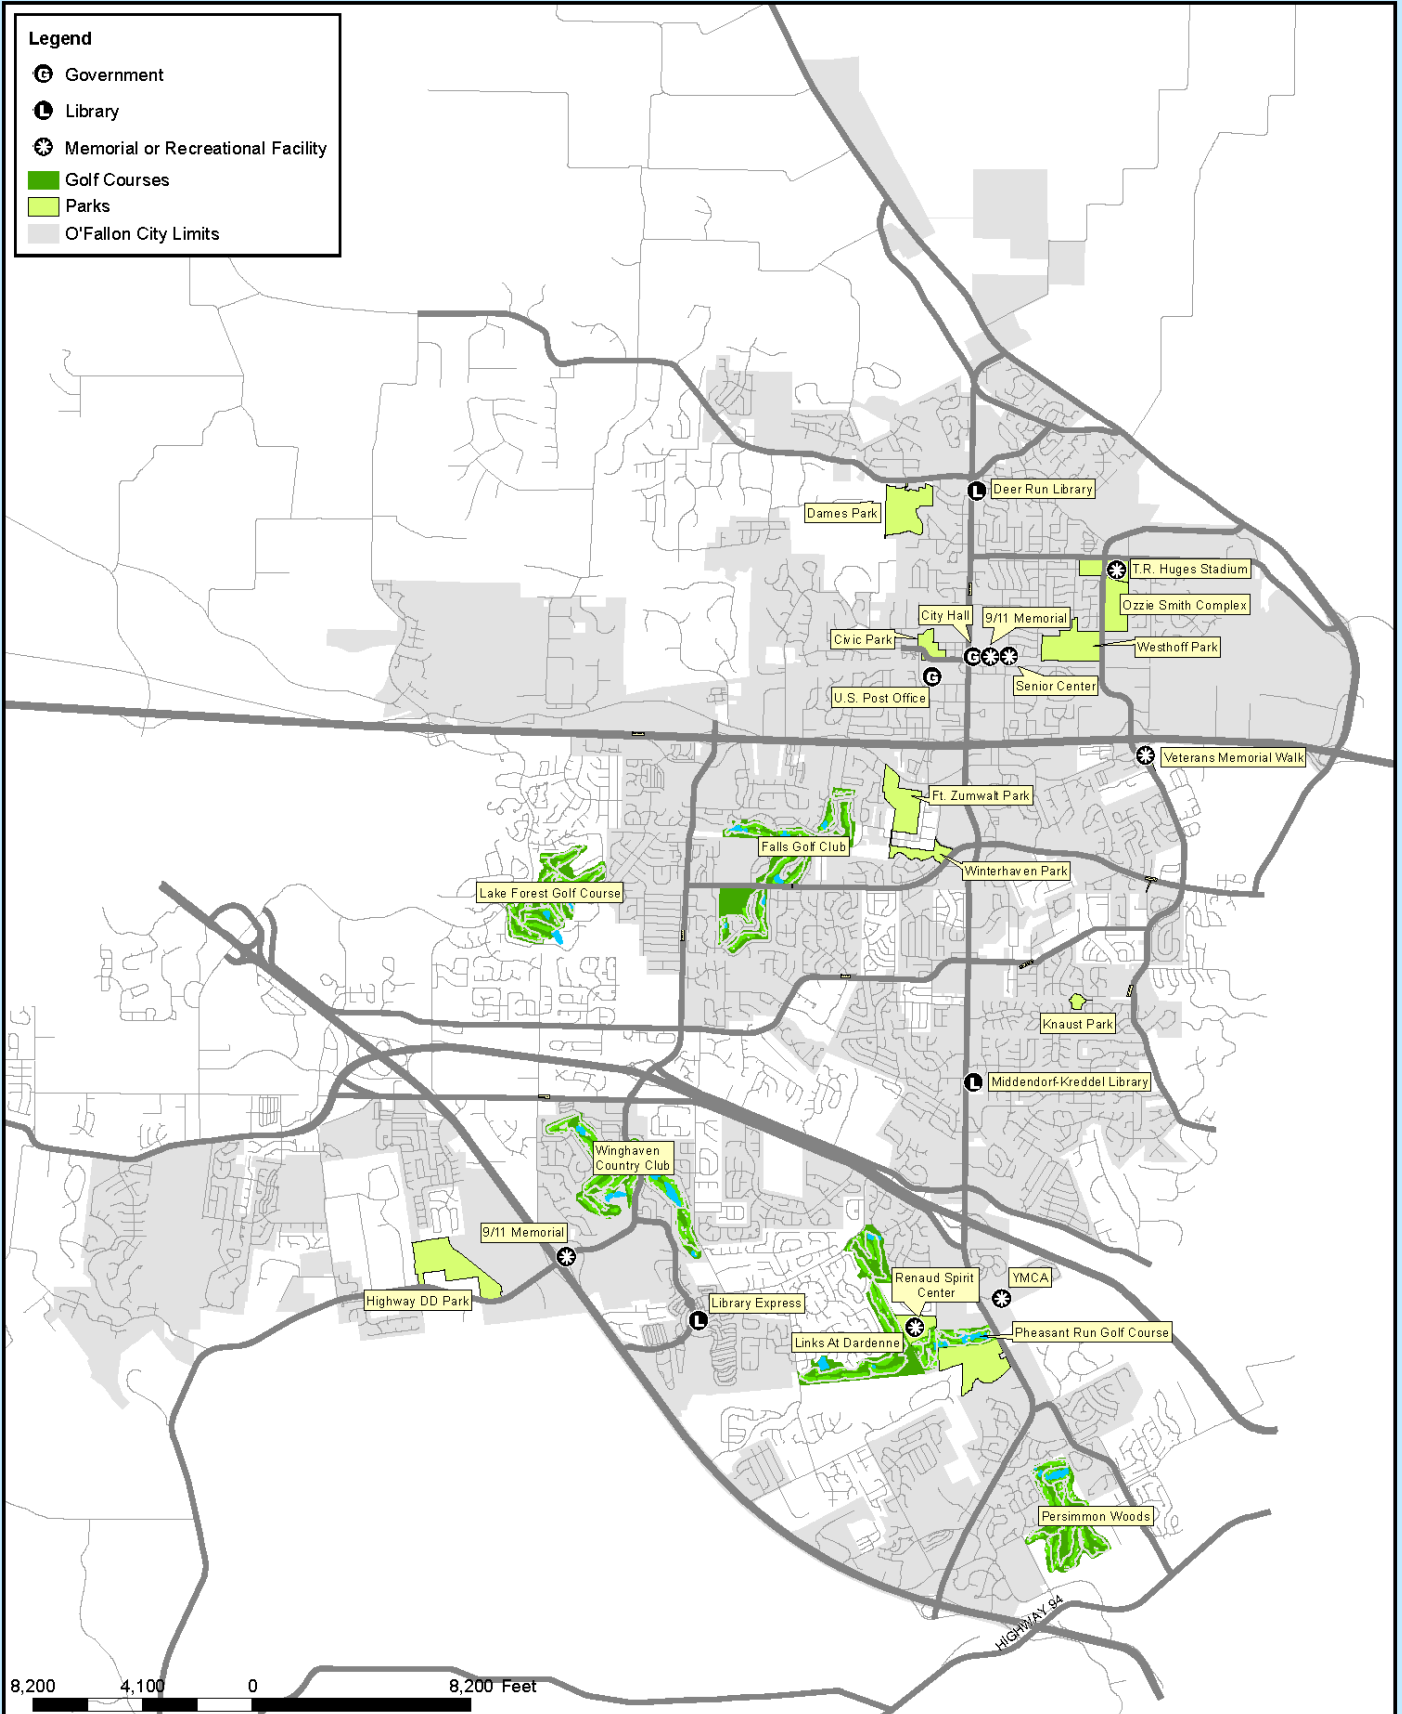

Legend

- Government
- Library
- Memorial or Recreational Facility
- Golf Courses
- Parks
- O'Fallon City Limits

Planning & Development
Geographic Information Systems
O'Fallon, Missouri

3. Community Resources

Base map information current through Ordinance #6043
Printed: 02/05/2015