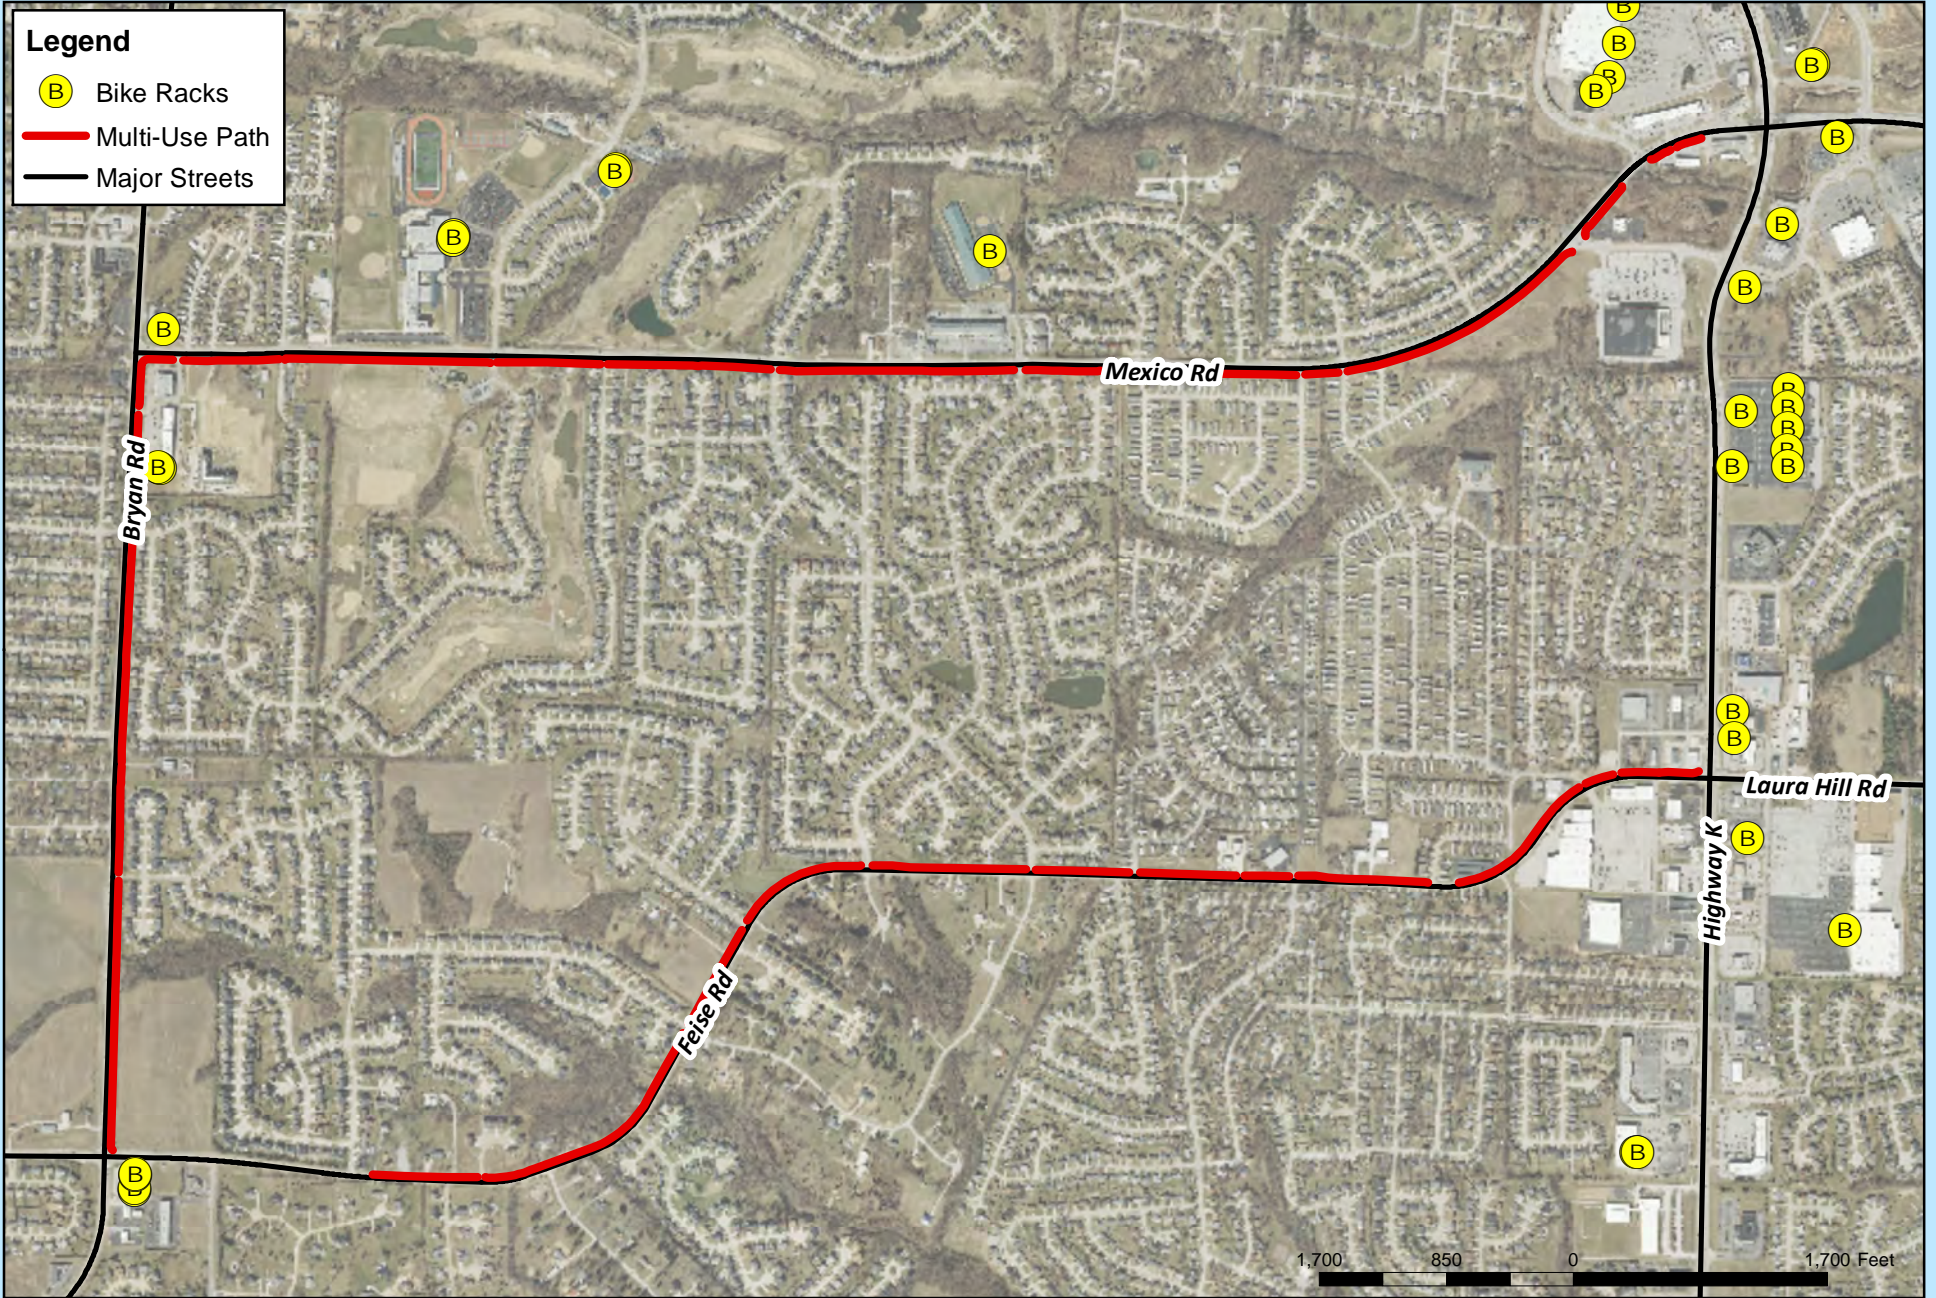

Legend

- B Bike Racks
- "Share the Road" Bike Lane
- Bike Lane
- Major Streets

3,300 1,650 0 3,300 Feet

Planning & Development
 Geographic Information Systems
 O'Fallon, Missouri

Southside Bicycle Loop

Printed: 01/09/2015

Legend

-  Bike Racks
-  Multi-Use Path
-  Major Streets

Planning & Development
Geographic Information Systems
O'Fallon, Missouri

Multi-Use Paths

on Bryan Rd., Mexico Rd., and Feise Rd.

Printed: 01/09/2015

Legend

 Bike Racks

 Bike Lanes

Planning & Development
 Geographic Information Systems
 O'Fallon, Missouri

West Terra Bike Lanes

Printed: 01/09/2015