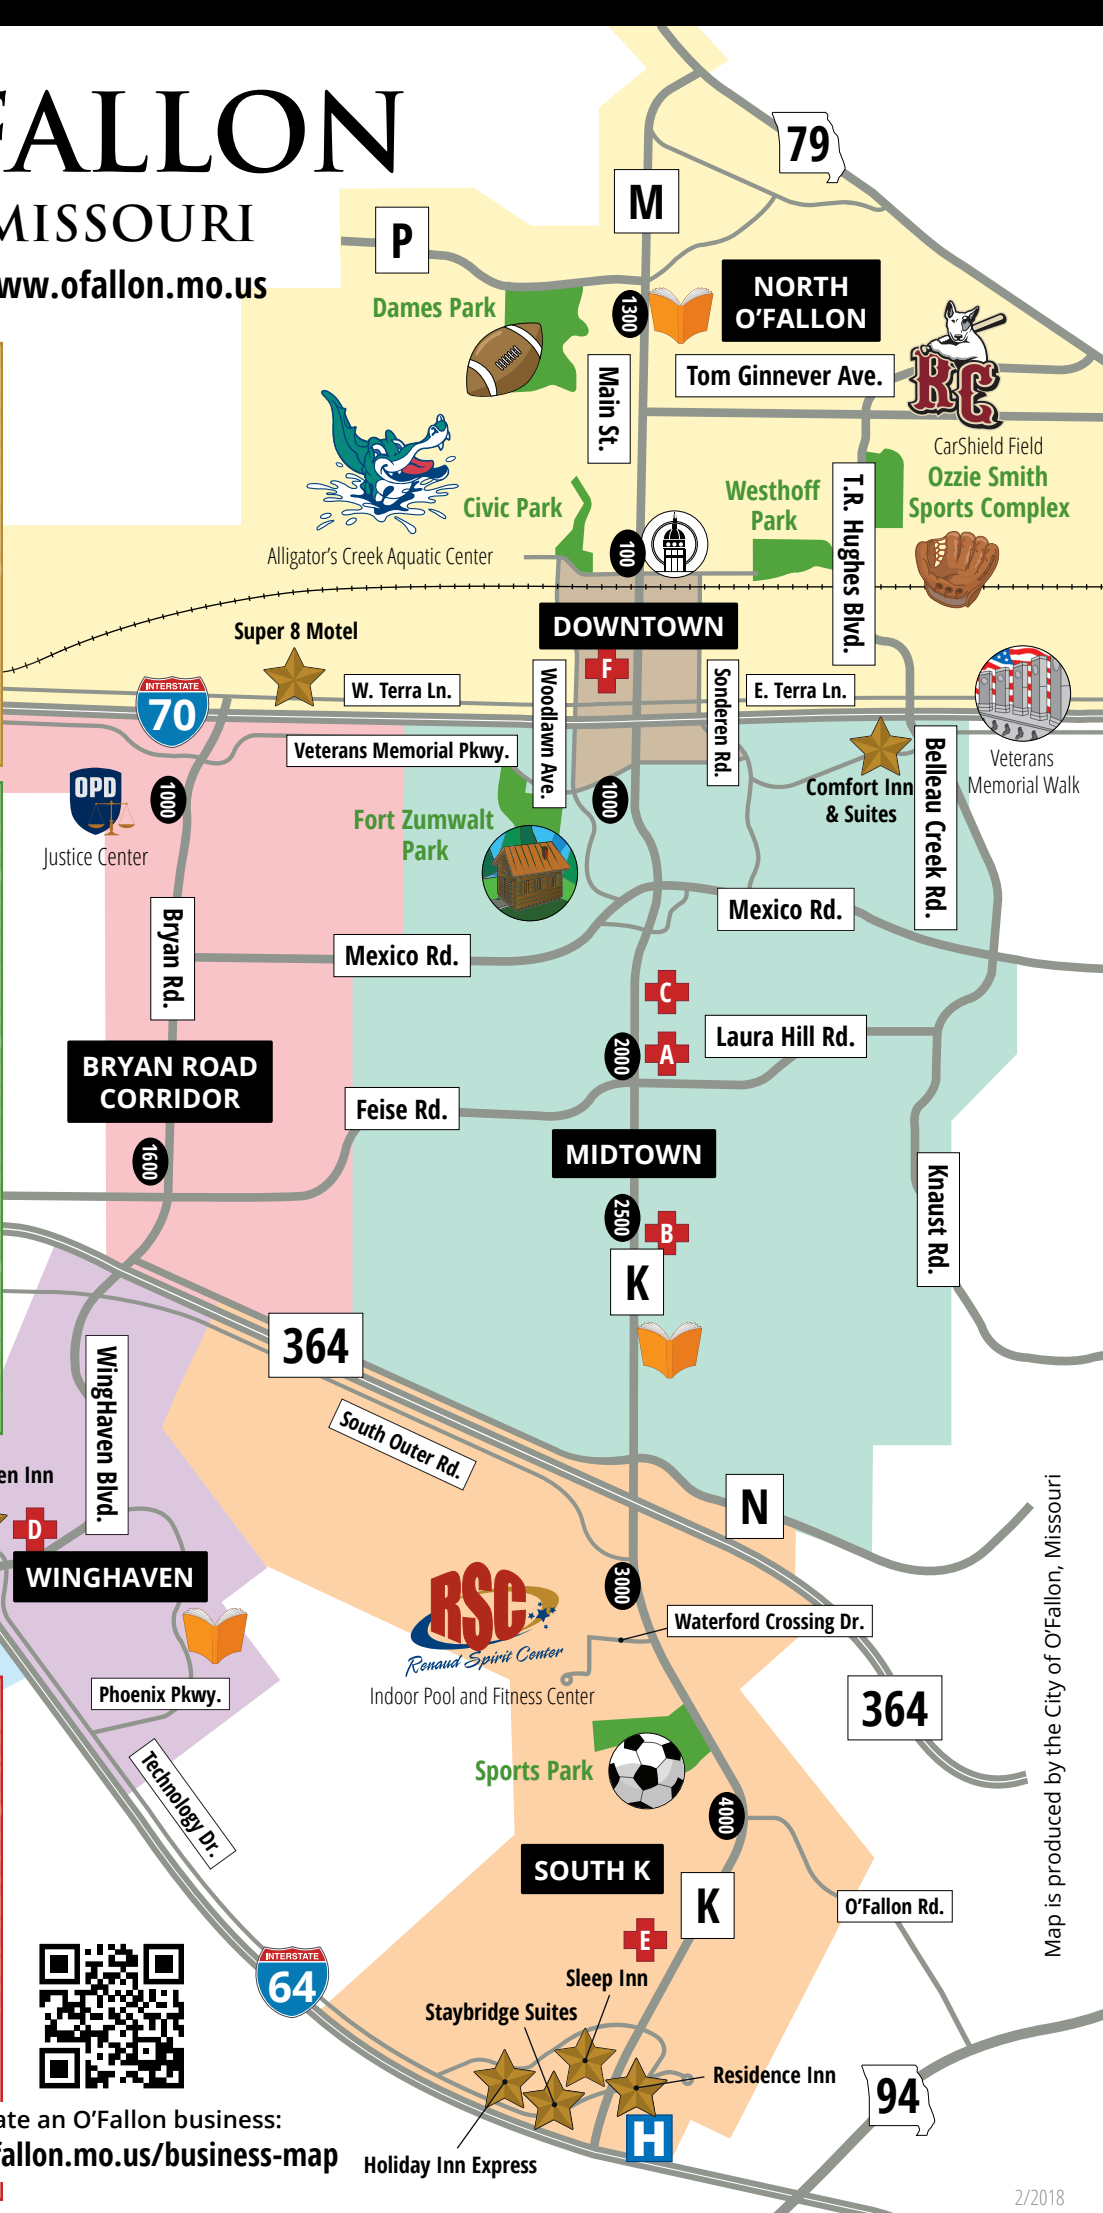

O'FALLON

MISSOURI

www.ofallon.mo.us

GENERAL

- O'Fallon Municipal Centre**
City Hall • 9/11 Memorial
100 N. Main St. • 636-240-2000
- O'Fallon Justice Center**
Police Department • Municipal Court
1019 Bryan Rd. • 636-240-3200
- Hotel/Motel**
- Library**
- Block Number**

PARKS AND RECREATION

- Civic Park**
Alligator's Creek (outdoor pool) • Log Cabin Museum
- Dames Park**
Football fields • Fitness course • Walking/biking path
- Fort Zumwalt Park**
Lake Whetsel • "The Fort" disc golf course • 1-mile walking path • Historic Zumwalt's Fort & Heald Home
- O'Day Park** • *Under development; opens in 2019*
- Ozzie Smith Sports Complex**
Lighted baseball/softball fields • CarShield Field
- Sports Park**
Soccer complex • RSC (indoor pool, fitness center)
- Westhoff Park**
Brendan's Playground (ADA-accessible) • Ball fields
BMX and Skate Park • Tennis and multi-use courts

SOUTH 64

- O'Day Park**
(Under Development)
- Hilton Garden Inn**
- WINGHAVEN**

HEALTHCARE

- Progress West Hospital**
2 Progress Point Pkwy. • 636-344-1000
- After Hours Pediatric Urgent Care**
102 Laura K Dr. • 636-379-9633
- BJC O'Fallon Convenient Care**
2630 Highway K • 636-980-5300
- Mercy Urgent Care**
300 Winding Woods Dr. • 636-379-4329
- St. Luke's Urgent Care Center**
5551 WingHaven Blvd. • 636-695-2500
- Total Access Urgent Care**
4201 Highway K • 636-294-8540
- Total Access Urgent Care**
507 S. Main St. • 636-409-1132

Locate an O'Fallon business:
www.ofallon.mo.us/business-map

Map is produced by the City of O'Fallon, Missouri