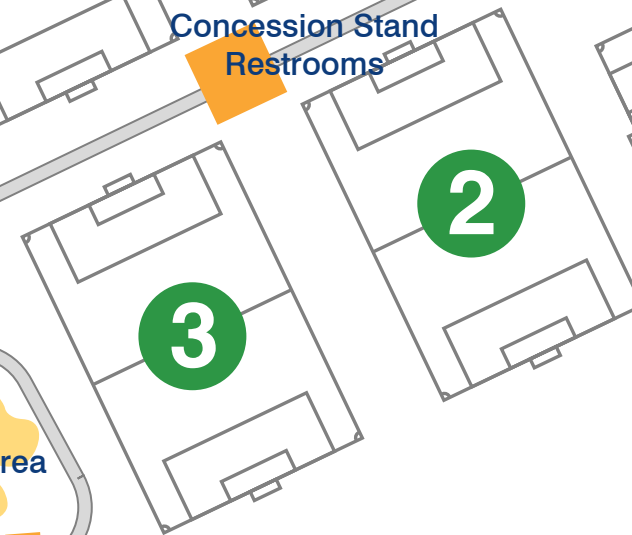

O'Fallon Sports Park

3589 Hwy K, O'Fallon, MO 63368

North Fields

South Fields

Medium Pavilion

Play Area

Small Pavilion

Concession Stand
Restrooms

Maintenance
Building

Concession Stand
Restrooms

Highway K